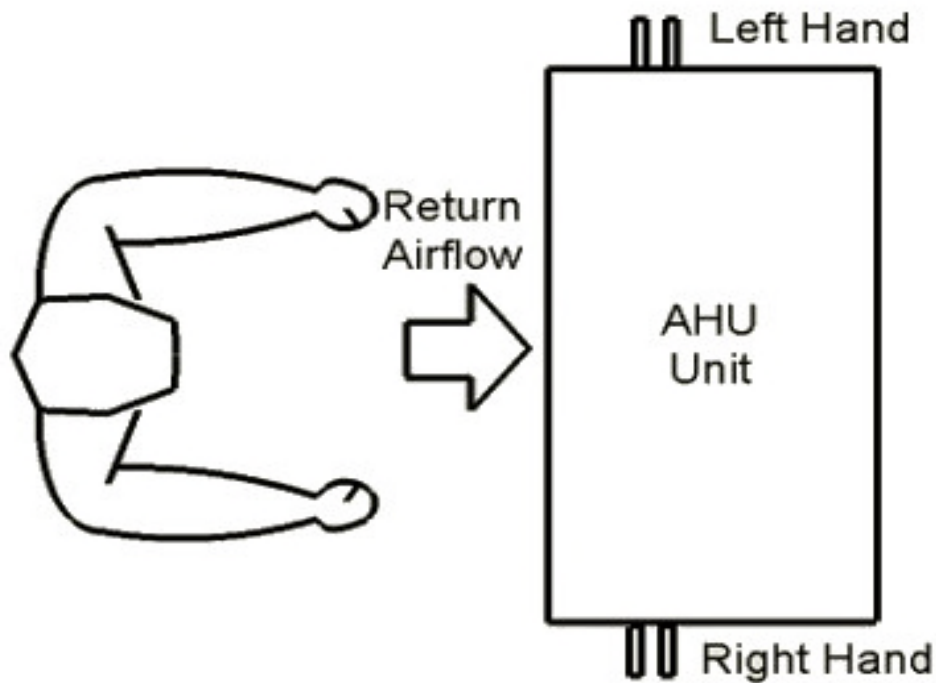

SUBJECT TO STANDARD MAGIC AIRE TERMS AND CONDITIONS
United Electric Company 501 GALVESTON STREET, WICHITA FALLS, TEXAS 76301

HAND CONNECTION

Magic Aire defines hand connection by facing the filter section, air hitting the back of the head, left hand is on the left, right hand is on the right.

Note: This definition is specific to Magic Aire. Hand connection varies by manufacturer.

Horizontal AHU – Top View

VERTICAL AHU – Top View

DH to DH-A Units COMMON REPLACEMENT PARTS
DIRECT DRIVE HORIZONTAL AIR HANDLER