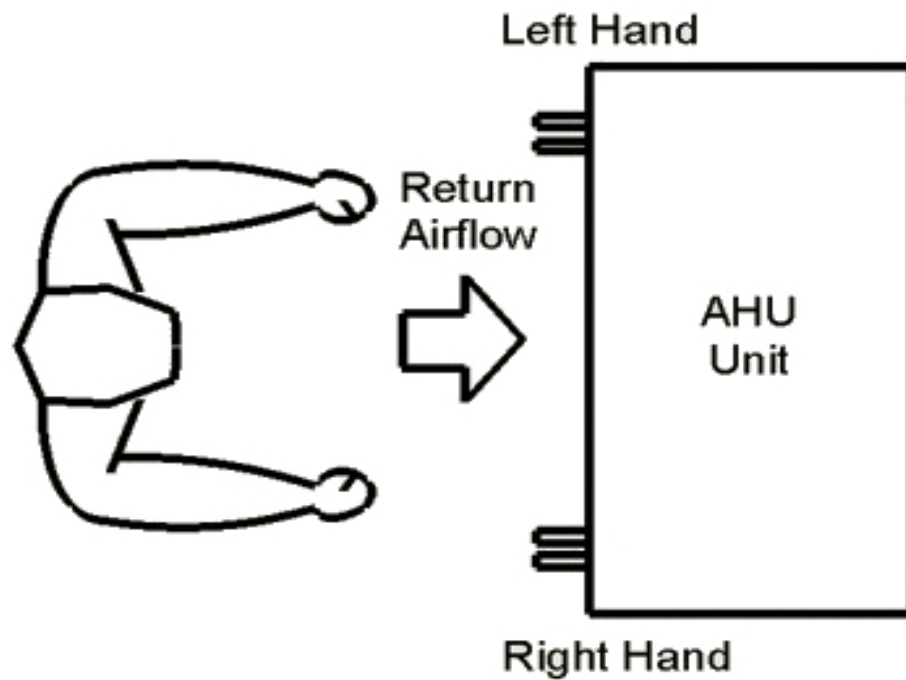

SUBJECT TO STANDARD MAGIC AIRE TERMS AND CONDITIONS
United Electric Company 501 GALVESTON STREET, WICHITA FALLS, TEXAS 76301

HAND CONNECTION

Magic Aire defines hand connection by facing the filter section, air hitting the back of the head, left hand is on the left, right hand is on the right.

Note: This definition is specific to Magic Aire. Hand connection varies by manufacturer.

Horizontal AHU – Top View

VERTICAL AHU – Top View

DH to DH-A Units COMMON REPLACEMENT PARTS
DIRECT DRIVE HORIZONTAL AIR HANDLER