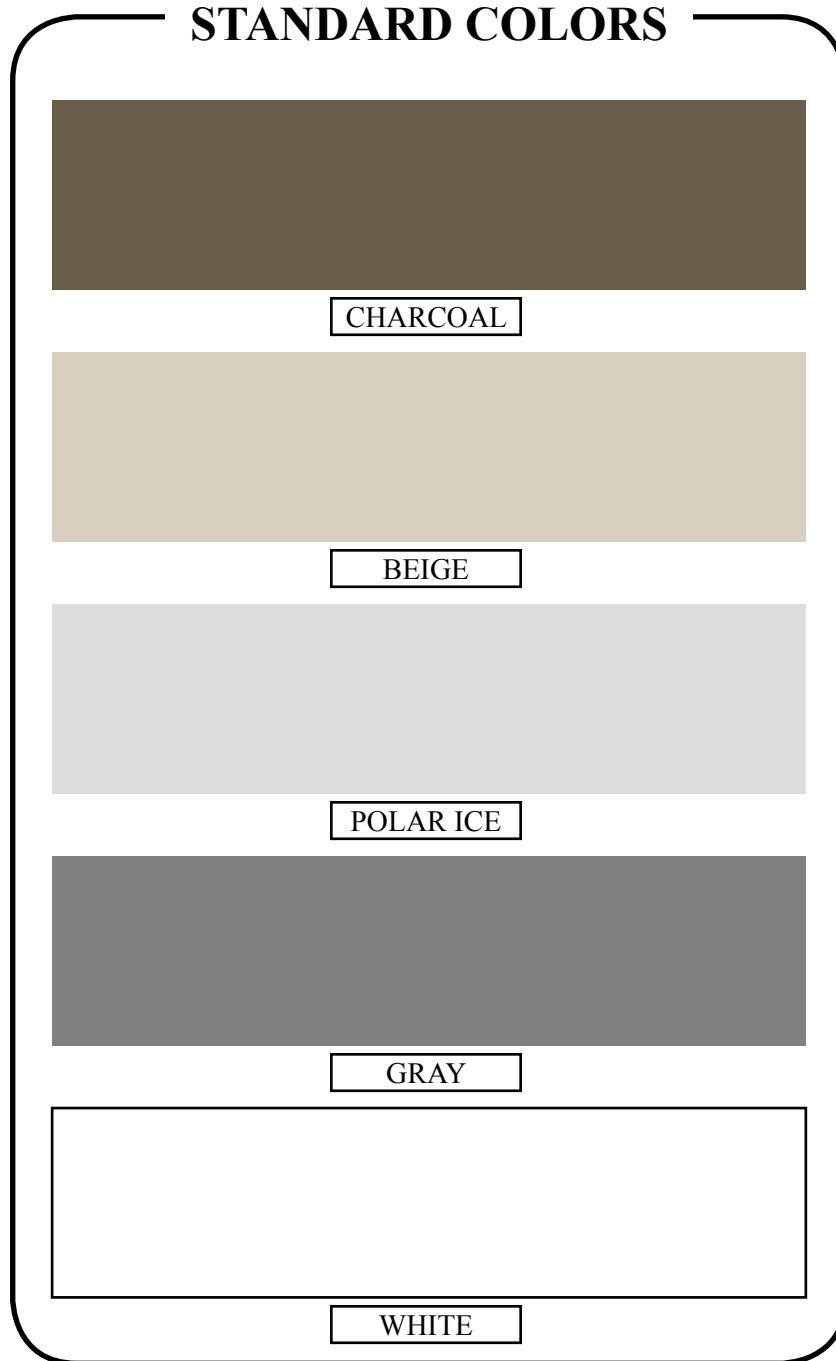

Unit Ventilator Color Selection Chart

Magic Aire is pleased to offer the following colors for the MAUV/MAUH series unit ventilator. All external cabinet parts are electrostatically coated with a durable, textured, baked-on powder finish. This finish will enhance the units' ability to stand up to the rigors of classroom applications.