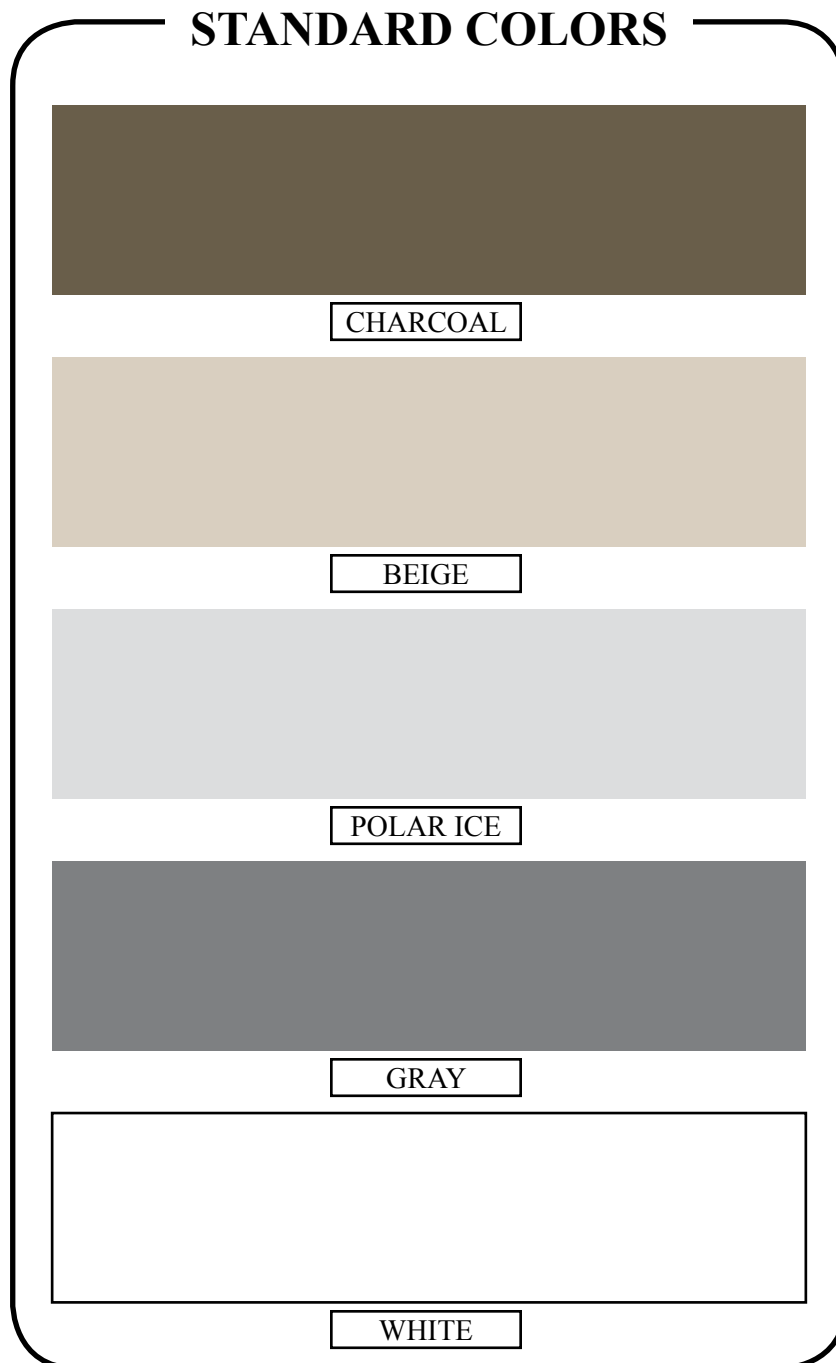

## Unit Ventilator Color Selection Chart

Magic Aire is pleased to offer the following colors for the MAUV/MAUH series unit ventilator. All external cabinet parts are electrostatically coated with a durable, textured, baked-on powder finish. This finish will enhance the units' ability to stand up to the rigors of classroom applications.